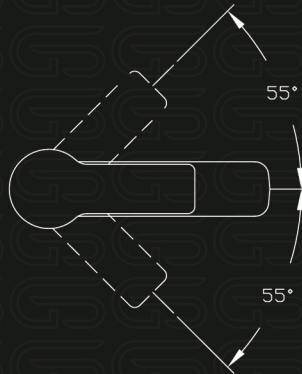

Sky

Family

Model Code

GS L1070-ND-CP

خراط حوض يد واحده بدون فيداچ

Single Lever Basin Mixer Without Push-up Waste

CP GP BP RGP

Product Family : Sky
 Product Code : GS L 1070-ND-CP
 Product Color : Nickel chrome plated
 Available Color : CP GP BP RCP

Product Type : Basin Mixer
 Main Material : Brass
 Flexible Hose : G1/2"