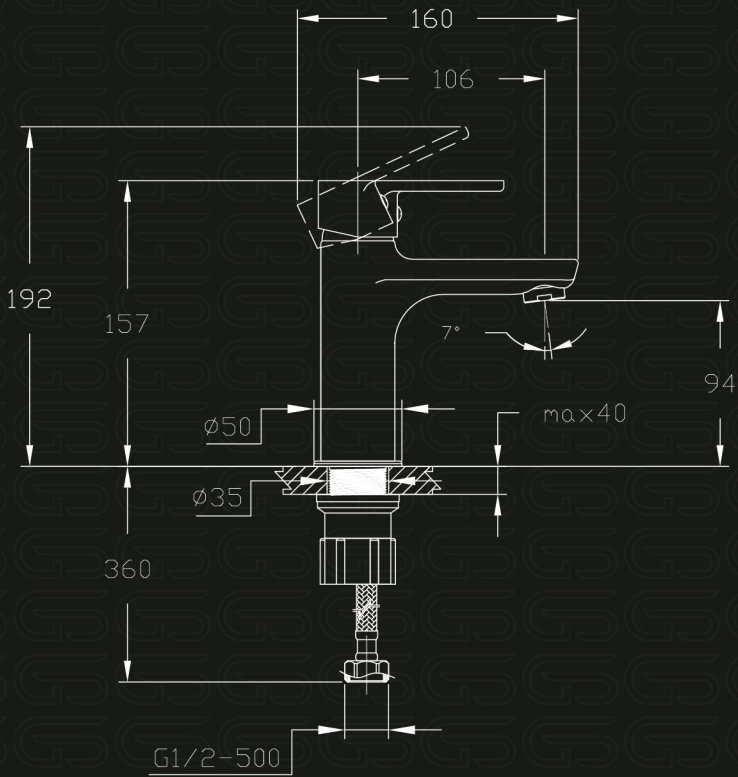

Sky

Family

Model Code

GS L1070-ND-CP

خراط حوض يد واحده بدون فيداچ

Single Lever Basin Mixer Without Push-up Waste

CP GP BP RGP

Product Family : Sky
 Product Code : GS L 1070-ND-CP
 Product Color : Nickel chrome plated
 Available Color : CP GP BP RCP

Product Type : Basin Mixer
 Main Material : Brass
 Flexible Hose : G1/2"